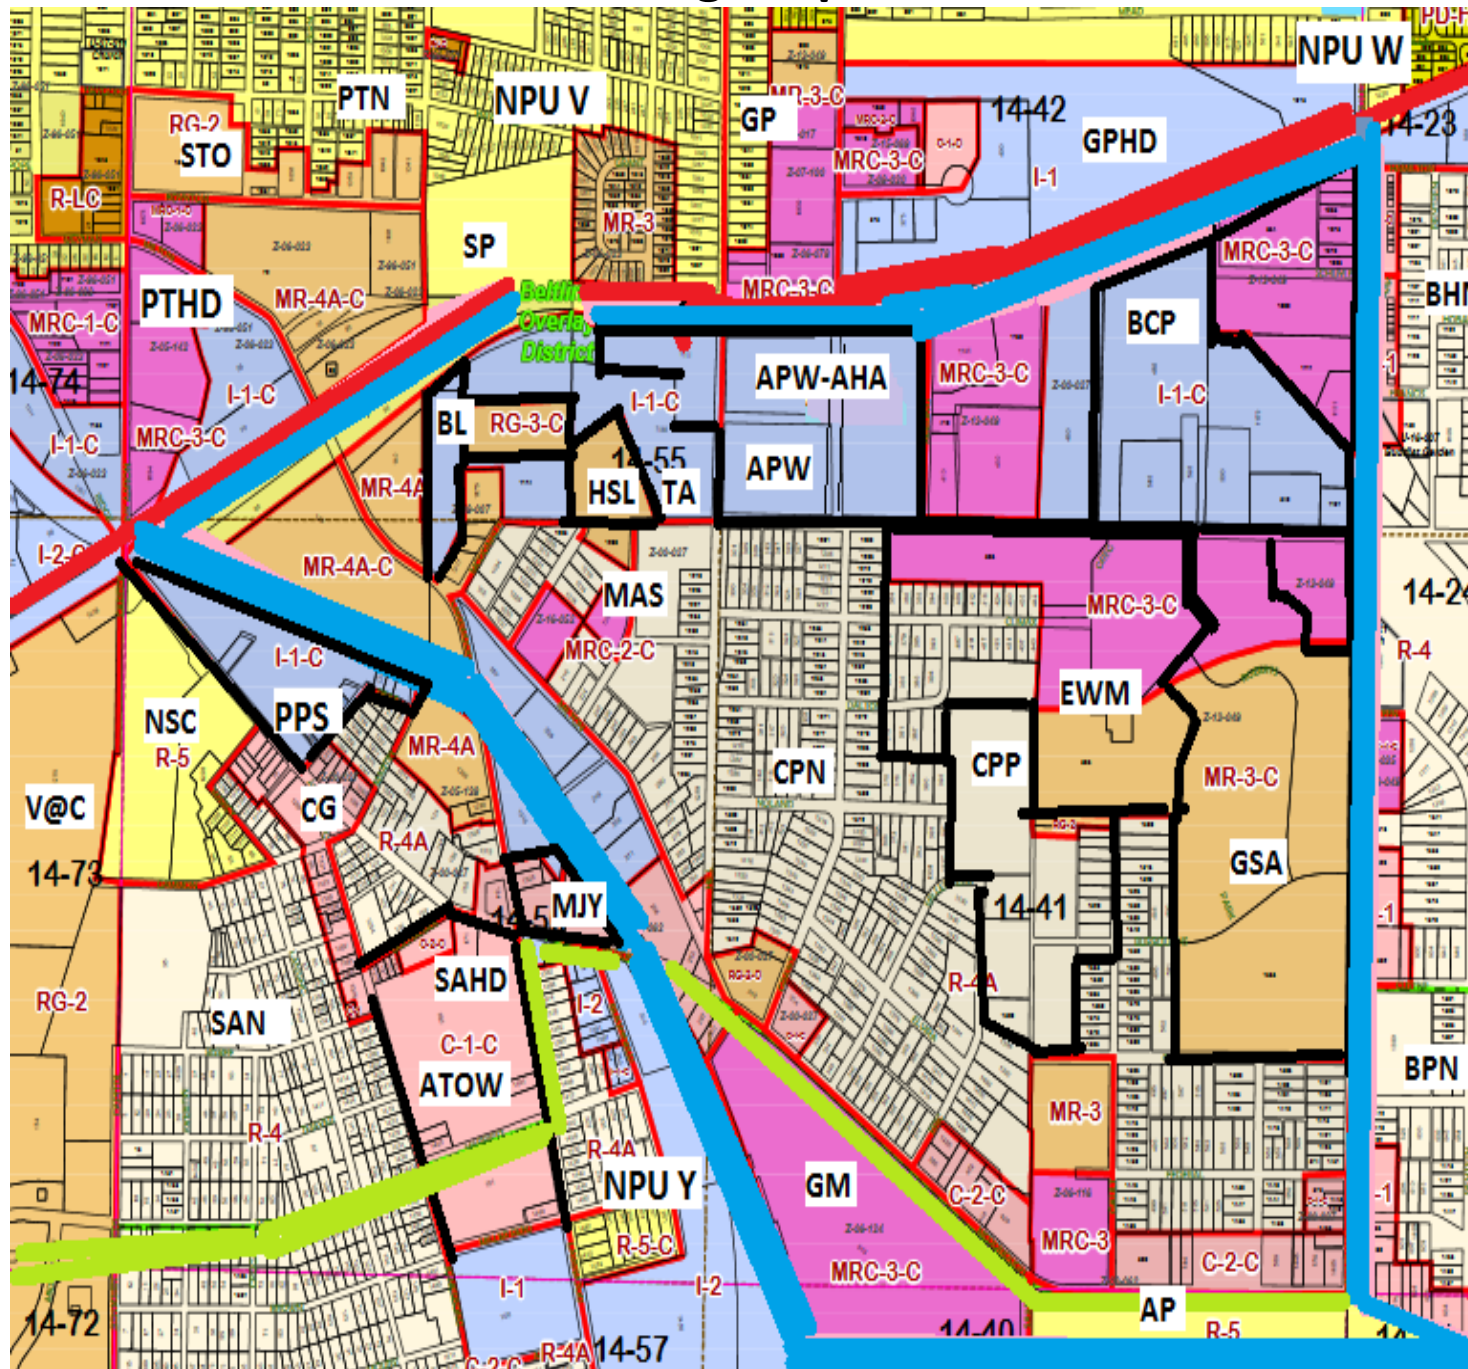

Chosewood Park Area Zoning Maps with Annotation

- Beltline
- Chosewood Park
- Beltline Overlay

SHEET NO. 14-041

ZONING ORDINANCE CITY OF ATLANTA, GEORGIA OFFICIAL ZONING MAP

SHEET 53 OF 129 SHEETS

ORDINANCE Z-78-5

LAND LOTS

DISTRICT
COUNTY

CERTIFICATION

This sheet 53 of 129 sheets is hereby certified as included in the official zoning maps on file in the Department of Planning and Community Development, Bureau of Planning, and forming a part of the City of Atlanta Zoning Ordinance adopted by City Council on December 15, 1950 and approved by the Mayor on December 19, 1950, as amended.

Chosewood Park Zoning Area Map Annotation Key

#	Abbrev	Description	#	Abbrev	Description
1	AP	Atlanta Penitentiary	21	NPU W	NPU W
2	APW	Atlanta Public Work still under the control of the City of Atlanta	22	NPU Y	NPU Y
3	APW-AHA	Atlanta Public Work owned by AHA or 1110 Englewood	23	NSC	New Schools At Carver
4	ATOW	A-TOW Towing Company	24	PPS	Sonoco Plastics and Paper Stock Company
5	BCP	Boulevard Crossing Park	25	PTHD	Peopletown High Density
6	BHN	Boulevard Heights Neighborhood	26	PTN	Peopletown Neighborhood
7	BL	B & L Towing	27	SAHD	South Atlanta High Density
8	BPN	Benteen Park Neighborhood	28	SP	Stanton Park
9	CG	Community Grounds	29	STO	Stanton Oaks
10	CPN	Chosewood Park Neighborhood	30	TA	Taffel Assemblage or 1155 Hill Street
11	CPP	Chosewood Park Park	31	V@C	Villages At Carver
12	EWM	Englewood Manor			
13	GP	Grant Park Neighborhood			
14	GPHD	Grant Park High Density			
15	GSA	Gladstone Apartments			
16	HSL	Hill Street Lofts			
17	310	310 McDonough Blvd			
18	MAS	Milton Avenue School			
19	MUY	M & M Waste Dumpster Rental			
20	NPU V	NPU V			